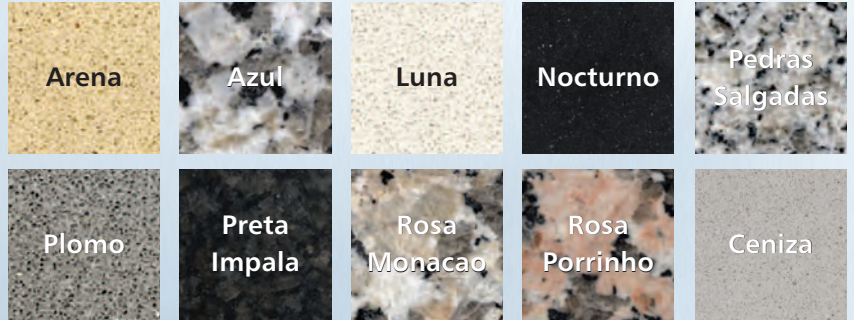

## Azur wood, worktop and coloured lacquer finishes

### Wood veneer finishes

### Coloured lacquer finishes

### RAL colours

In addition to the finishes listed above, the Azur coffee shop system is also available in the full selection of RAL colours by special order.